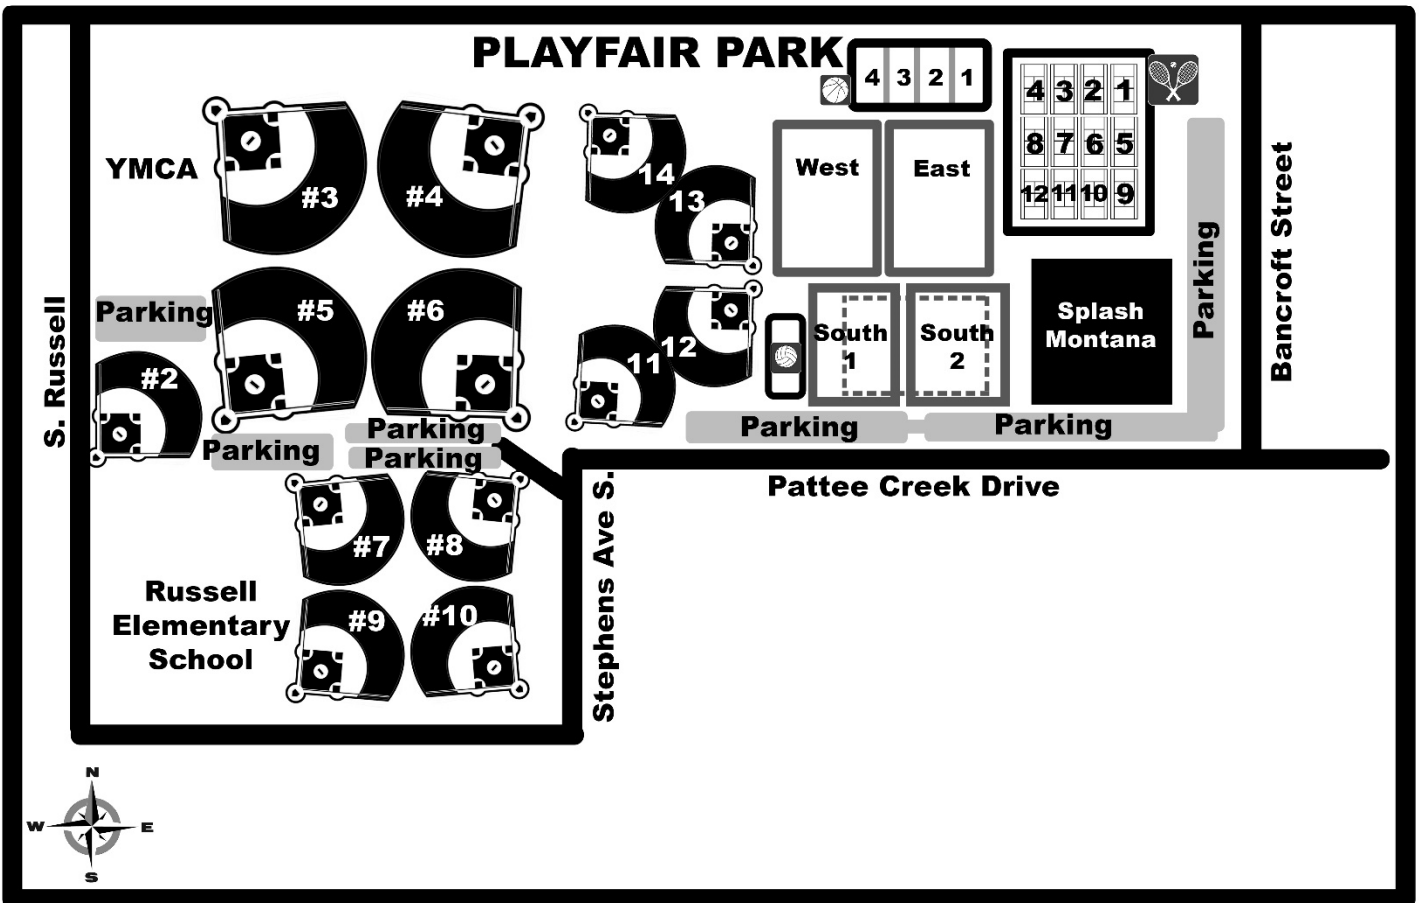

MCCORMICK SOFTBALL DIAMONDS

Currents
Aquatic Center

Parking

Pond

#2

#1

Cregg Lane

Orange Street

NORTHSIDE SOFTBALL DIAMONDS

Turner Street

Community
Gardens

Restroom

Worden Ave

Northside Park

Cooley Street

North 6th Street

FORT MISSOULA REGIONAL PARK EAST

PLAYFAIR PARK

FORT MISSOULA REGIONAL PARK WEST 9 FIELD LAYOUT

South Avenue

FORT MISSOULA REGIONAL PARK WEST 7 FIELD LAYOUT

South Avenue