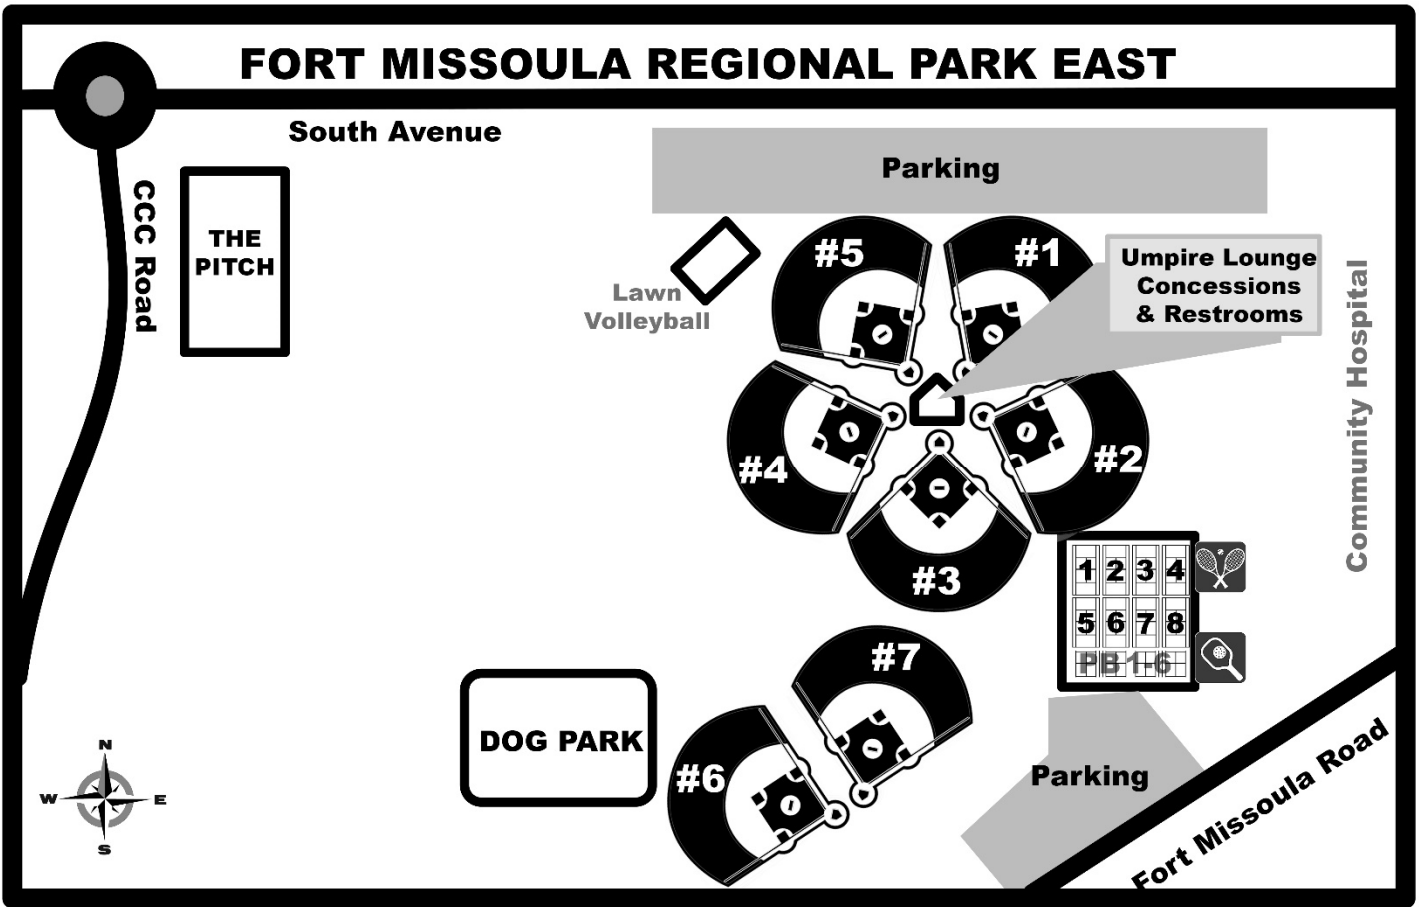

MCCORMICK SOFTBALL DIAMONDS

Currents
Aquatic Center

Parking

Pond

#2

#1

Cregg Lane

Orange Street

NORTHSIDE SOFTBALL DIAMONDS

Turner Street

Community
Gardens

Restroom

Worden Ave

Northside Park

Cooley Street

North 6th Street

FORT MISSOULA REGIONAL PARK EAST

PLAYFAIR PARK

FORT MISSOULA REGIONAL PARK WEST 9 FIELD LAYOUT

South Avenue

FORT MISSOULA REGIONAL PARK WEST 7 FIELD LAYOUT

South Avenue