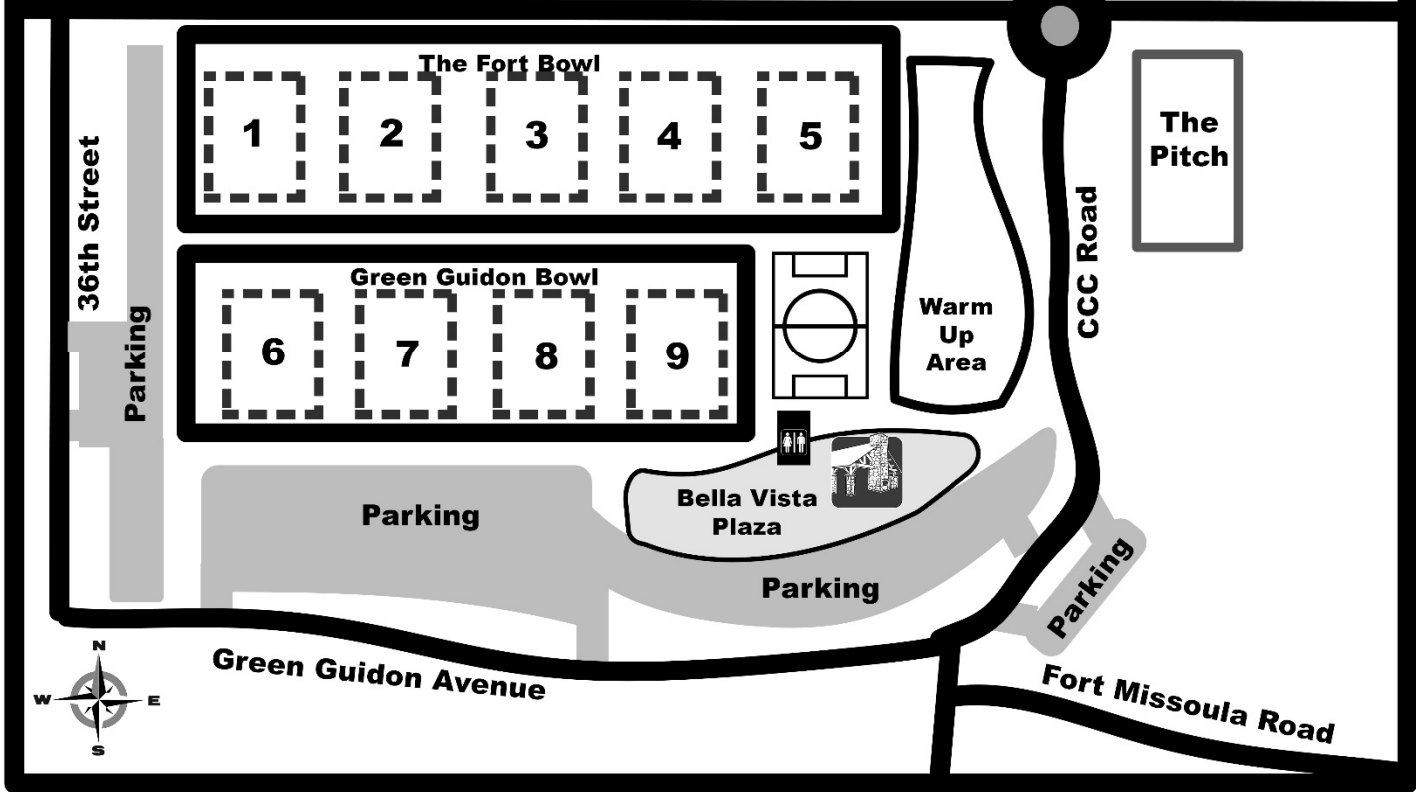

NORTHSIDE SOFTBALL DIAMONDS

Turner Street

Community
Gardens

Restroom

Worden Ave

Northside Park

Cooley Street

North 6th Street

FORT MISSOULA REGIONAL PARK EAST

PLAYFAIR PARK

FORT MISSOULA REGIONAL PARK WEST 9 FIELD LAYOUT

South Avenue

FORT MISSOULA REGIONAL PARK WEST 7 FIELD LAYOUT

South Avenue