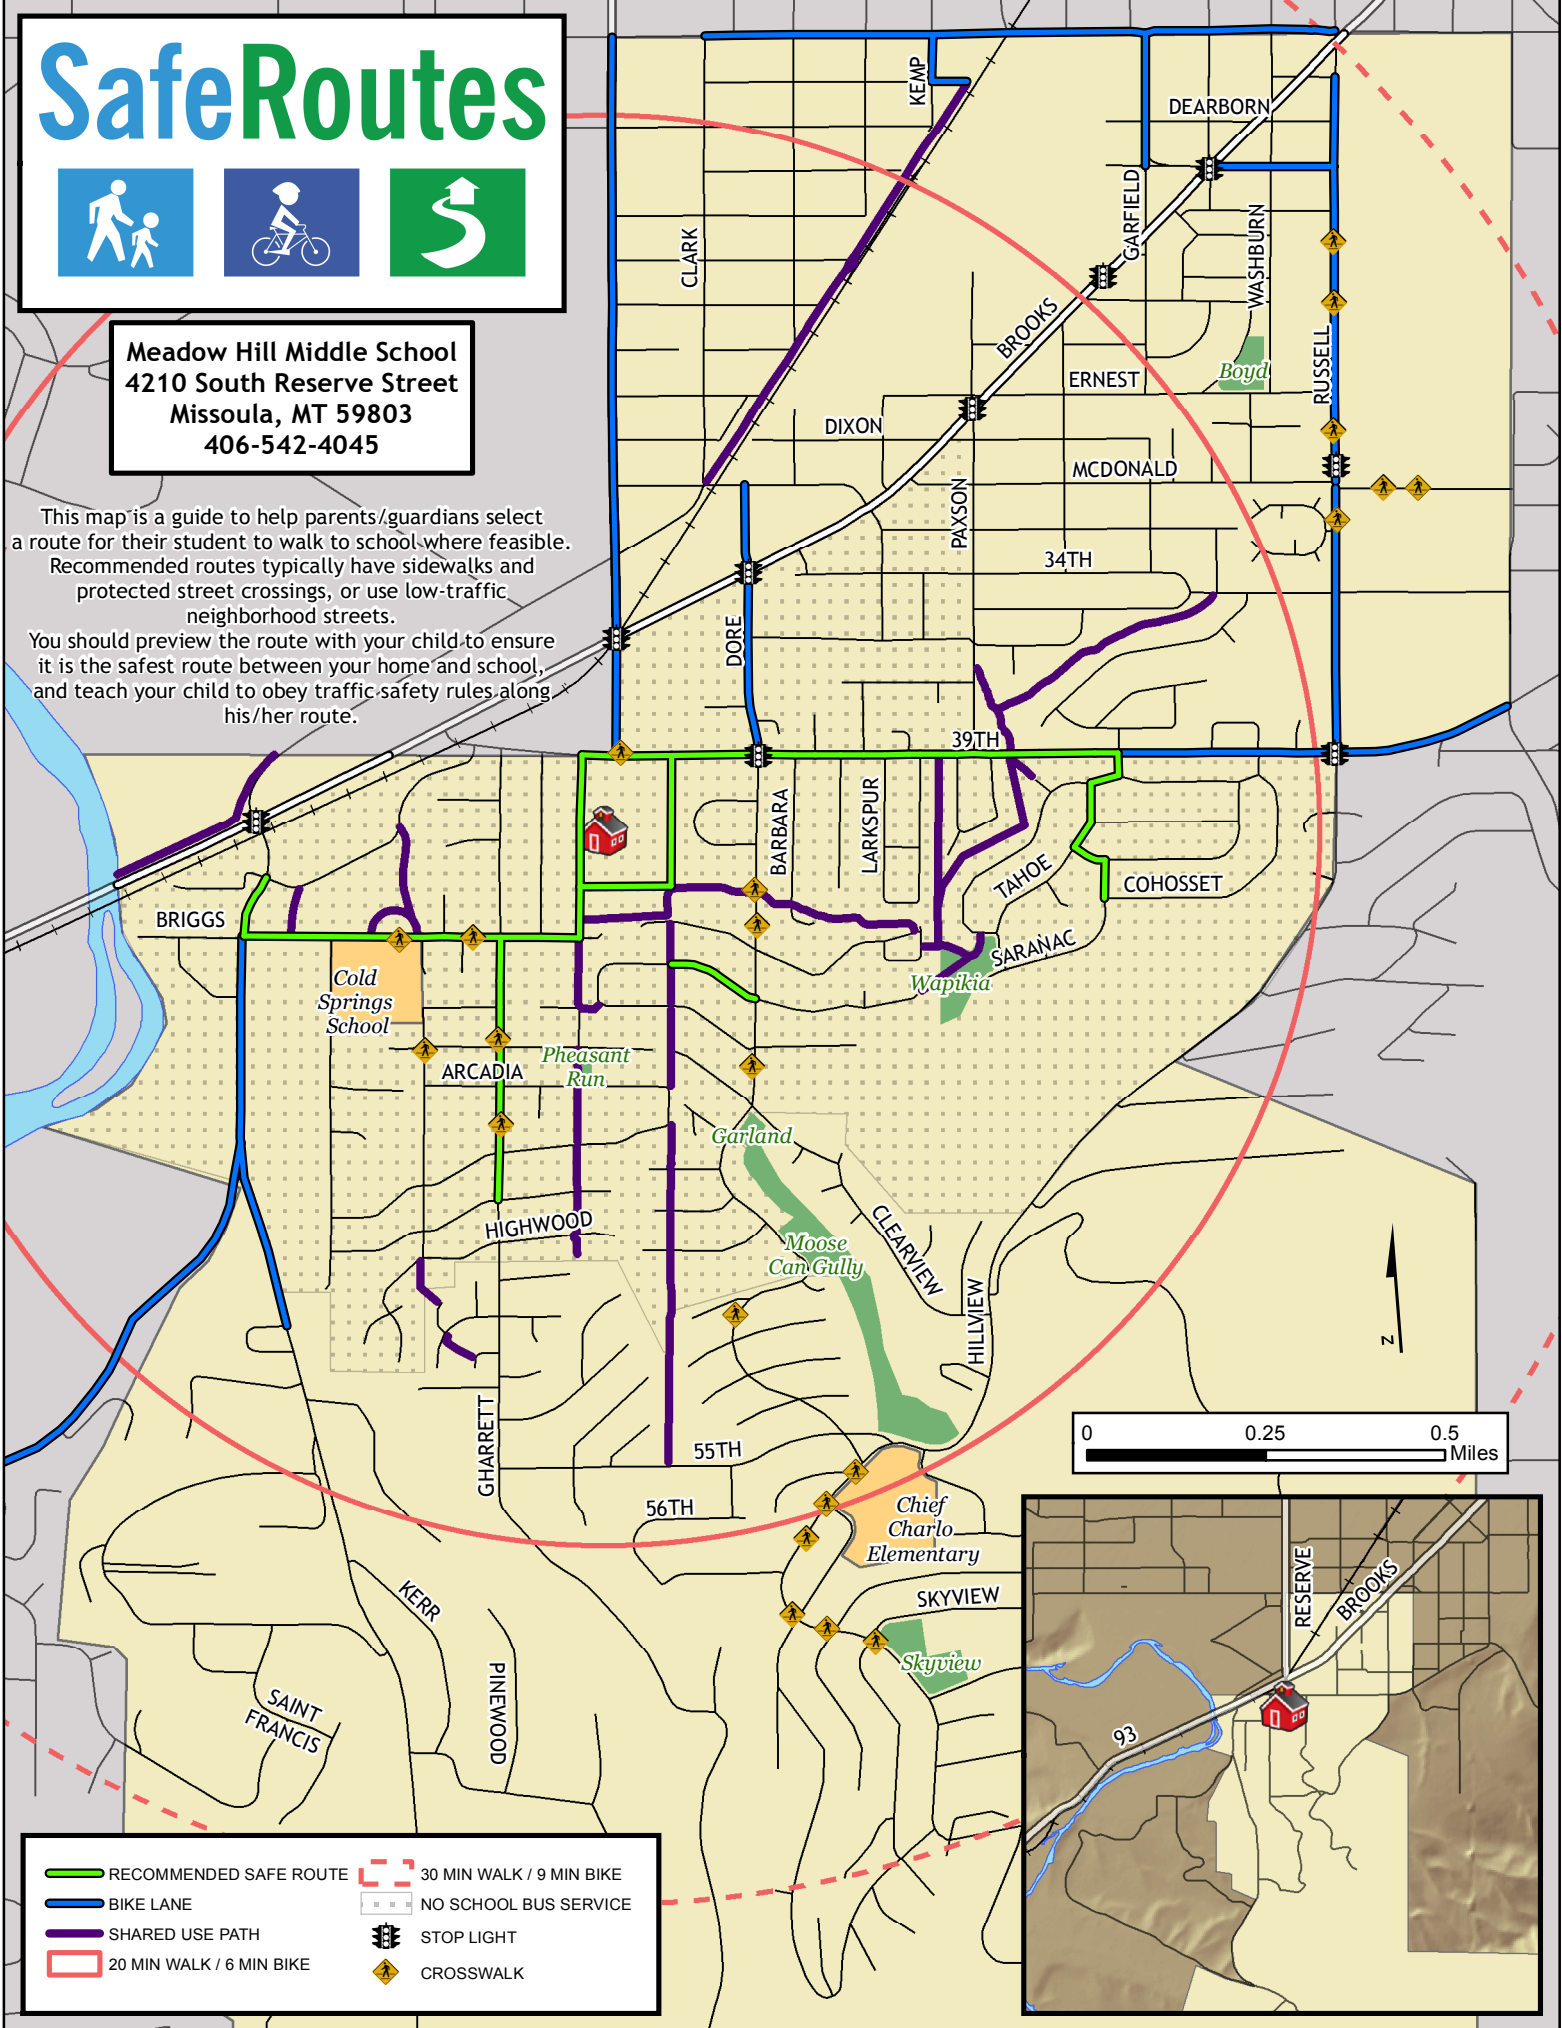

SafeRoutes

Meadow Hill Middle School
 4210 South Reserve Street
 Missoula, MT 59803
 406-542-4045

This map is a guide to help parents/guardians select a route for their student to walk to school where feasible. Recommended routes typically have sidewalks and protected street crossings, or use low-traffic neighborhood streets. You should preview the route with your child to ensure it is the safest route between your home and school, and teach your child to obey traffic safety rules along his/her route.

	RECOMMENDED SAFE ROUTE		30 MIN WALK / 9 MIN BIKE
	BIKE LANE		NO SCHOOL BUS SERVICE
	SHARED USE PATH		STOP LIGHT
	20 MIN WALK / 6 MIN BIKE		CROSSWALK