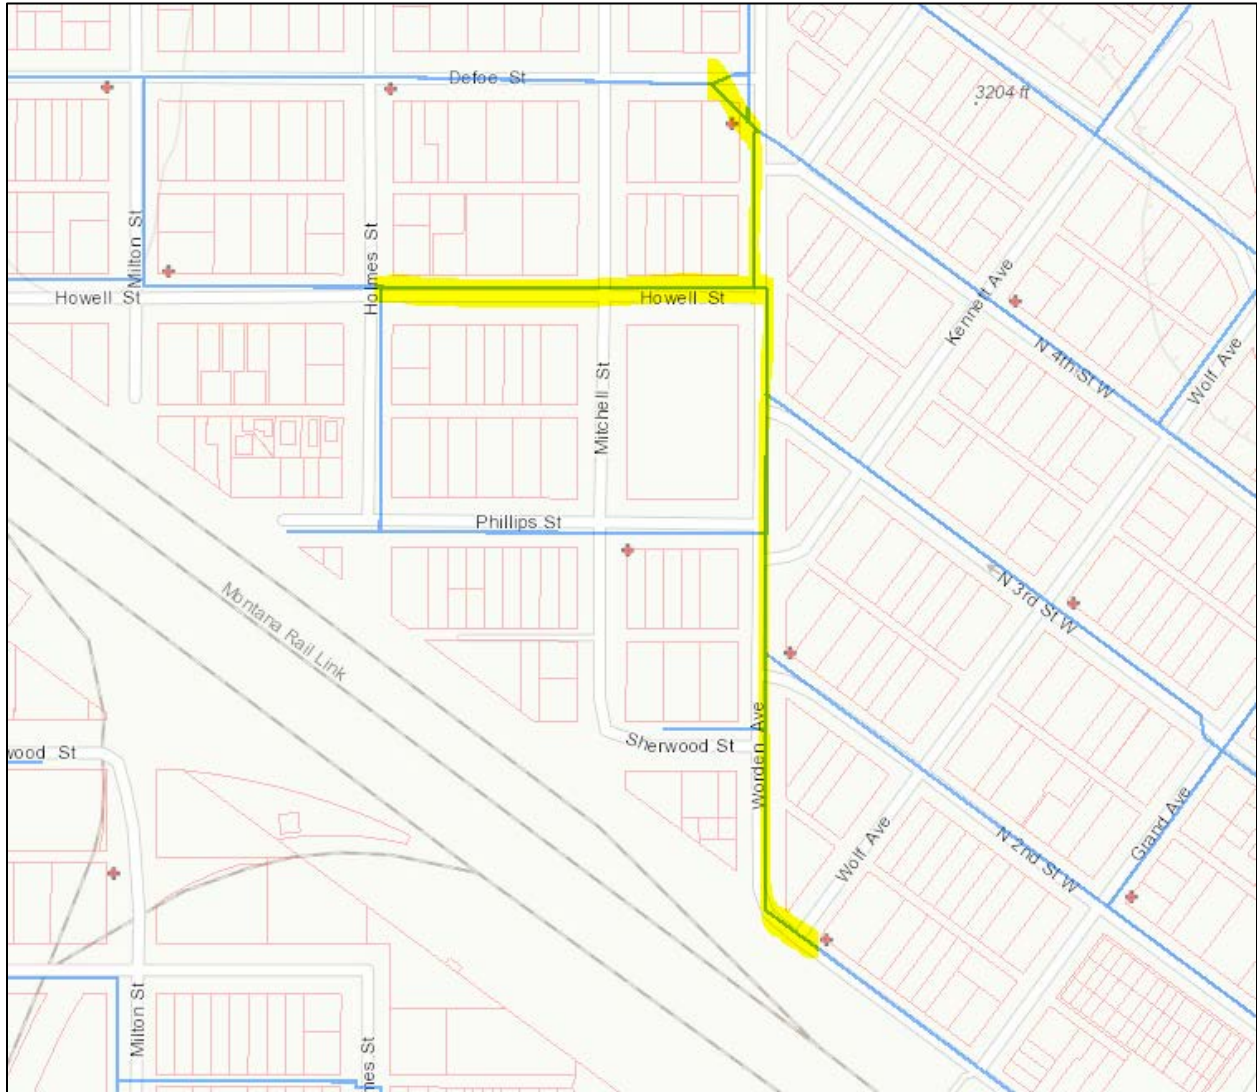

Worden Avenue Water Main Replacement Project – Vicinity Map

Map Legend

- ◆ Fire Hydrant
- Existing Water Main
- Replace Existing Water Main